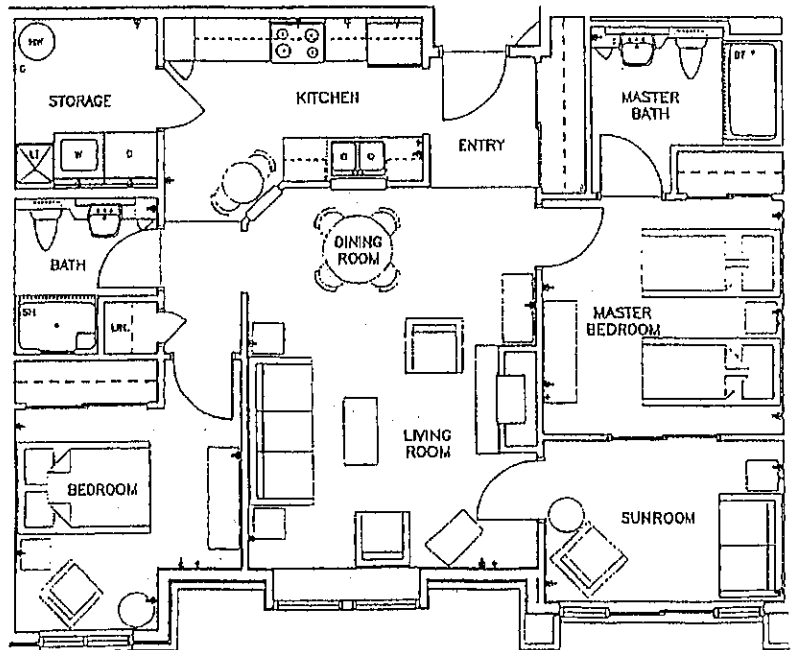

Parkview Village Suites

Floor Plans for the most common suites

1130 sq. ft.

C2-TYP

APRIL 29 '96 1130.18sq.ft.
0 1 2 3 4 5 10 15ft

D3-TYP

APRIL 29 '96 1049.15sq.ft.
0 1 2 3 4 5 10 15ft

1049 sq. ft.