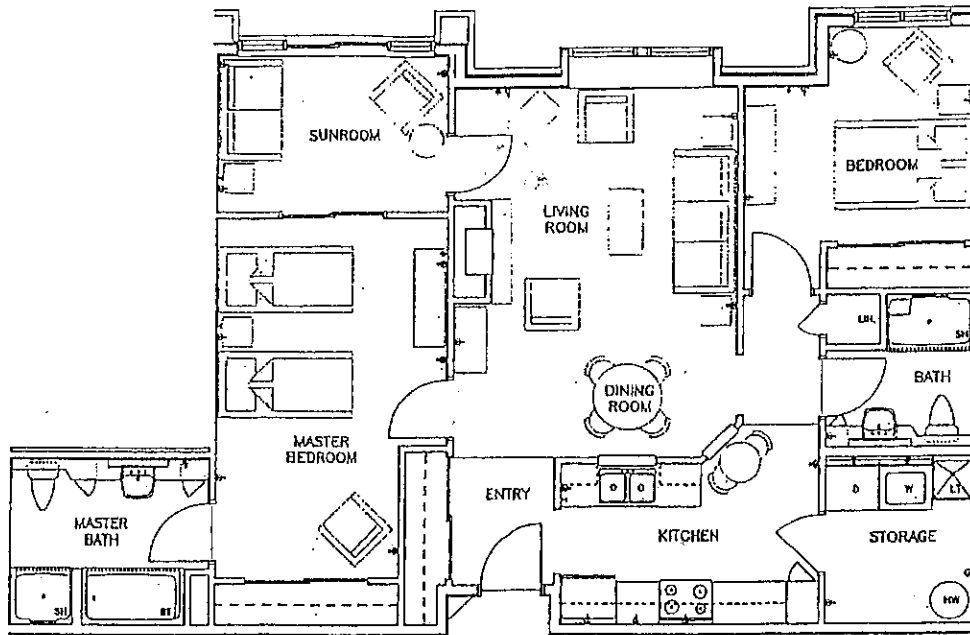

Parkview Village Suites

Floor Plans for the most common suites

1130 sq. ft.

C2-TYP

APRIL 29 '96 1130.18sq.ft.
0 1 2 3 4 5 10 15ft

D3-TYP

APRIL 29 '96 1049.15sq.ft.
0 1 2 3 4 5 10 15ft

1049 sq. ft.